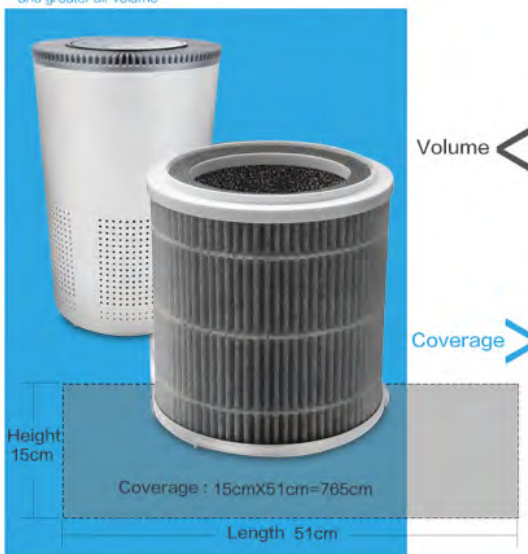

LUDES DUO 24

Air Purifier with HEPA13 + UV-C

Multi-effect filter

Cylindrical HEPA

Better filtration by more filtration area, less air resistance and greater air volume

Square HEPA

Weak filtration by density reduction after extension

Maße	338 (H) x Ø 220 mm
Für Raumgröße	24m ² max
Filtrationseffizienz	≤ 99,97%
Lautstärke	28...58 dB
Luftdurchsatz/ CADR	200m ³ /h
Gewicht	2kg
Leistungsanforderung	24V/AC 50 Hz, 25W
Arbeitsmodus	Manuell
Filter	2 in 1 Filter: Vorfilter + H13 HEPA + UV-C Lampe
Filter Laufzeit	6-8 Monate